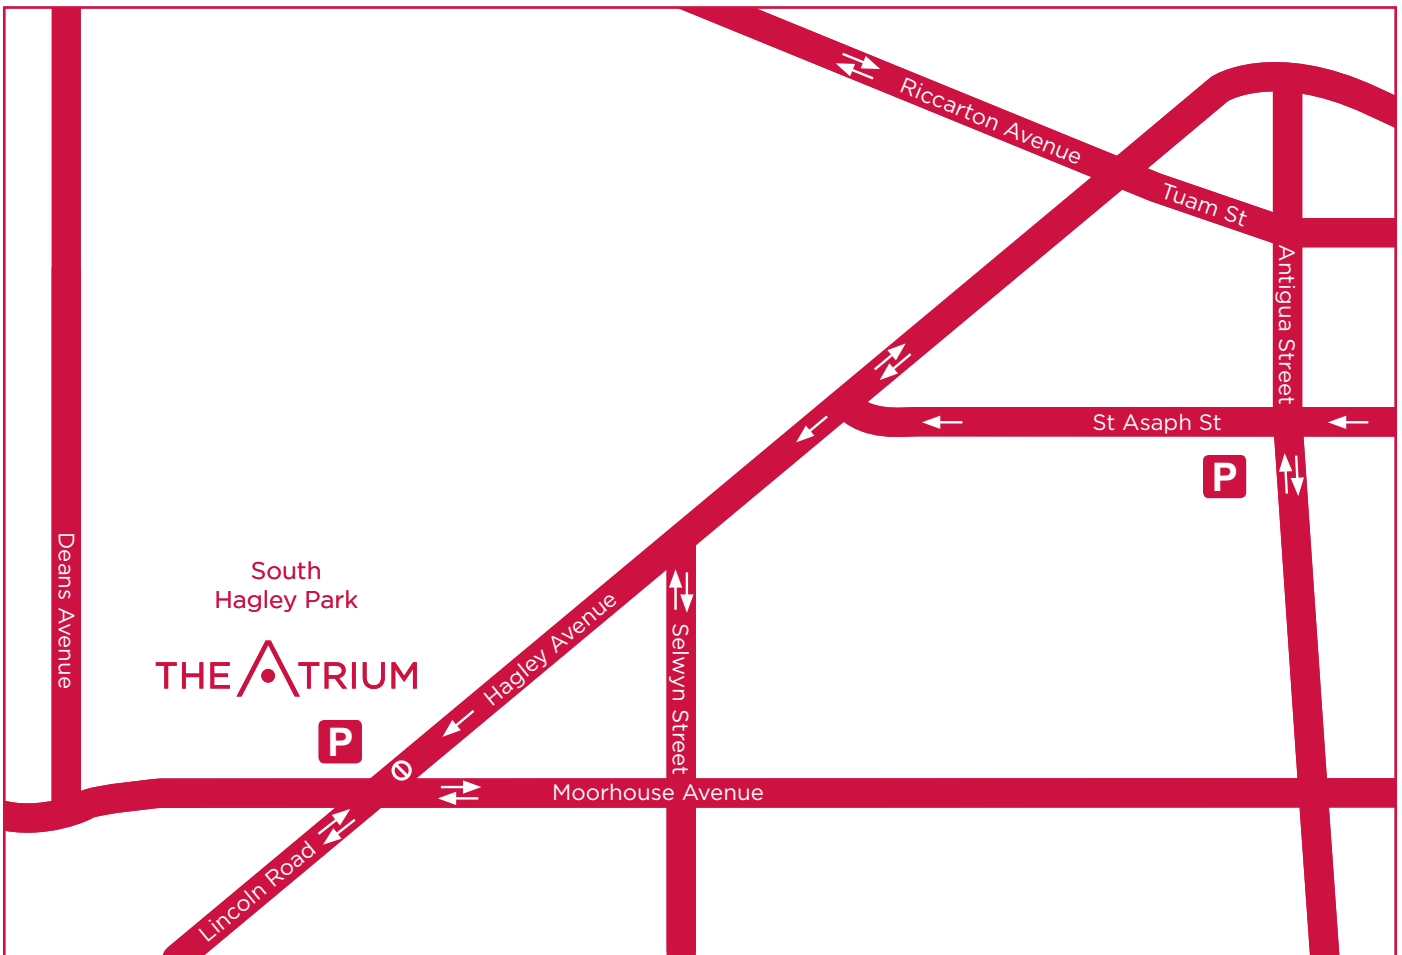

Parking

There are 65 off street parking spaces for users of The Atrium, which are operated on a first come, first served basis. Alternative street parking is also available in nearby Hagley and Deans Avenues and Selwyn Street.

Brewery car park. Area bounded by St Asaph Street, Antigua Street and Balfour Terrace. 450 spaces. Rates: $2.00 per hour or $5.00 All Day (6am-6pm). Night & Weekends: $2.00 per hour. Metered parking only.

Your Event Manager will be happy to discuss any special parking requirements with you.

We look forward to seeing you, and serving you, at The Atrium.